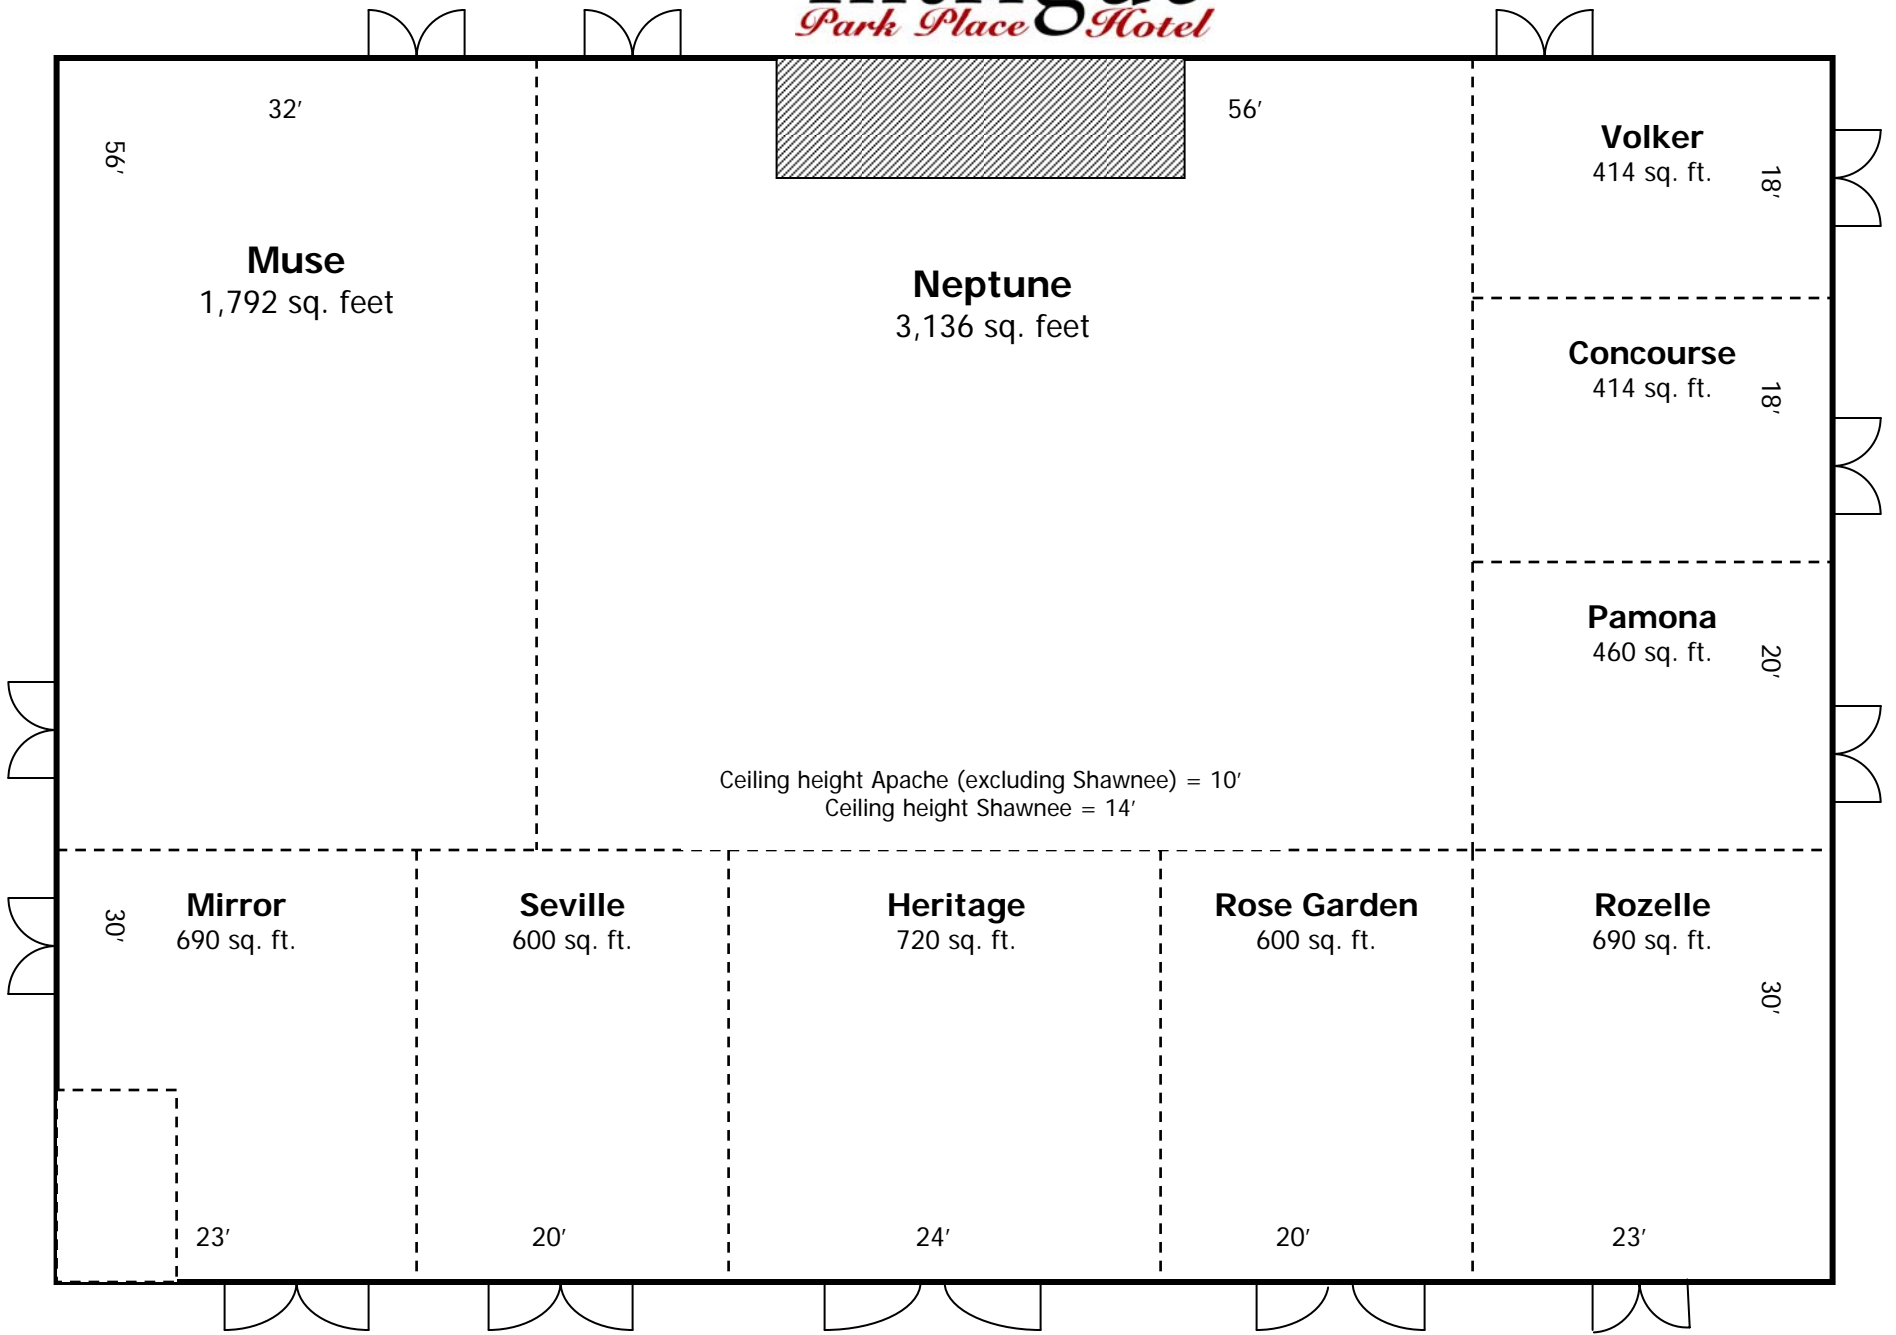

Intrigue

Park Place Hotel

**Intrigue Ballroom
Diagram**

The Fountains 111' x 86' – 9,516 sq. ft.
 Rounds – 700 (no dance floor)
 Theatre – 1000 (w/ head table & podium)